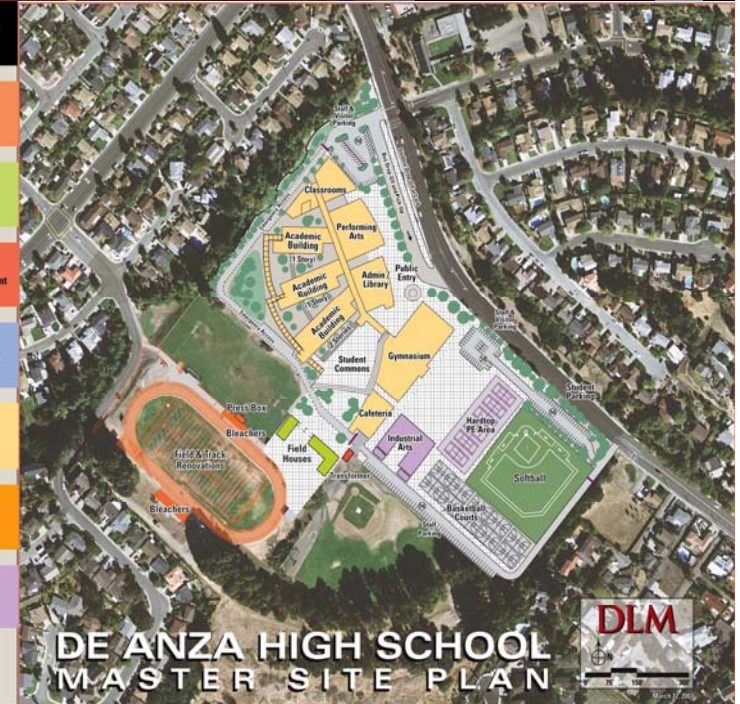

Sheldon

Murphy

Bayview

De Anza High School Phasing West Contra Costa USD

- Component 1:**
 - Track & Field Improvements
- Component 2:**
 - Field House
- Component 2A:**
 - Temporary Housing
- Component 3:**
 - Utility Improvements - Temporary & Permanent
- Component 4:**
 - Demolition of Existing Locker/Shower/Reels, Related Facilities and HAZMAT
- Component 5:**
 - Main Campus Improvement Plans
- Component 6:**
 - Demolition of Remaining Campus Facilities
- Component 7:**
 - Industrial Arts, Basketball & Tennis Courts, Turf Field, Staff, Visitor, & Student Parking (Courts to serve as staging area for construction)

**DE ANZA HIGH SCHOOL
MASTER SITE PLAN**

El Cerrito Family

Portola

Madera

Hercules Family

Kennedy Family

King

Nystrom