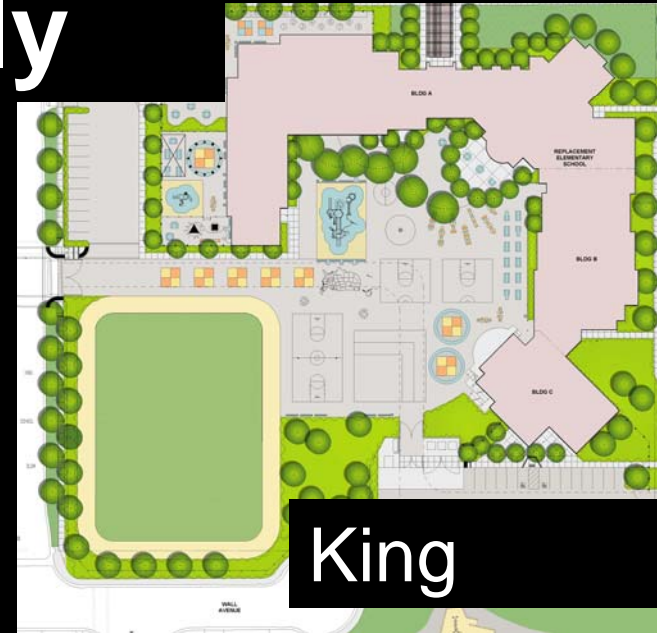

Sheldon

Murphy

Bayview

De Anza High School Phasing West Contra Costa USD

- Component 1:**
 - Track & Field Improvements
- Component 2:**
 - Field House
- Component 2A:**
 - Temporary Housing
- Component 3:**
 - Utility Improvements - Temporary & Permanent
- Component 4:**
 - Demolition of Existing Locker/Shower/Reels, Related Facilities and HAZMAT
- Component 5:**
 - Main Campus Improvement Plans
- Component 6:**
 - Demolition of Remaining Campus Facilities
- Component 7:**
 - Industrial Arts, Basketball & Tennis Courts, Turf Field, Staff, Visitor, & Student Parking (Courts to serve as staging area for construction)

**DE ANZA HIGH SCHOOL
MASTER SITE PLAN**

El Cerrito Family

Portola

Madera

Hercules Family

Kennedy Family

King

Nystrom